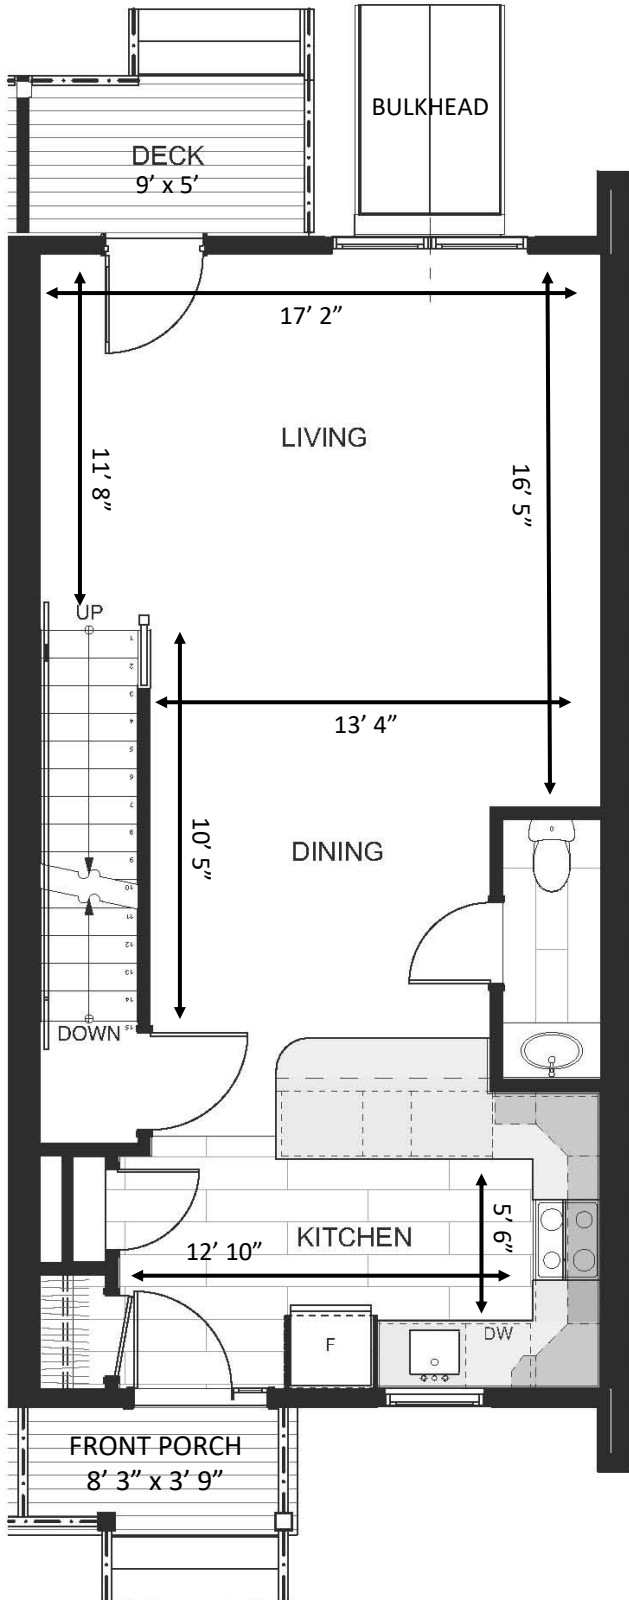

Rose Meadows

INNER UNIT

1,318 square feet (659 SF/Floor)

*Specific unit plans may be reversed.
All dimensions are approximate.*